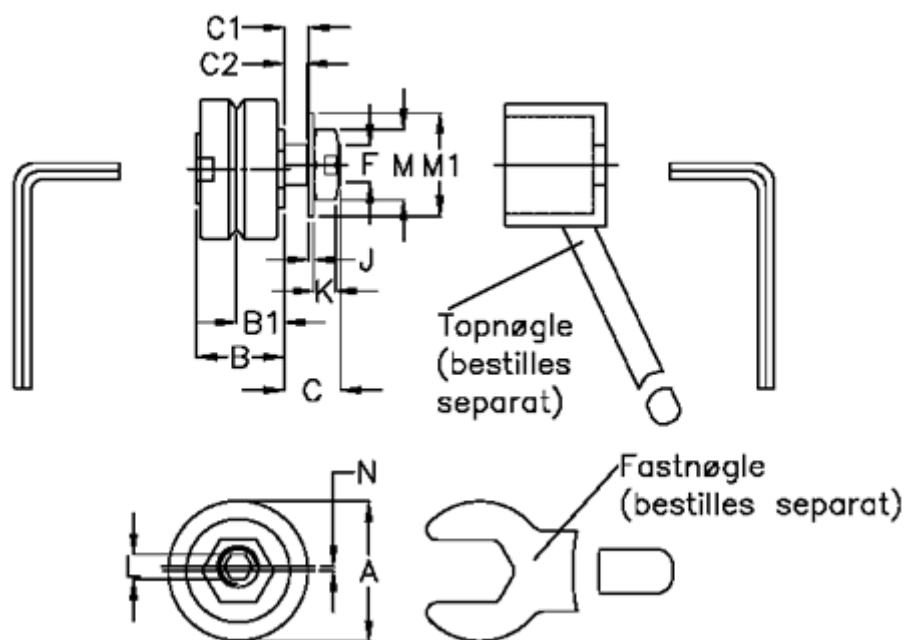

Article number: 0591310434

Description: Hepco SL2 stainless bearing SS SJ 34E-NS

Measures

a = 34.0	K = 6
B = 21.3	L = 4
B1 = 11.50	M = 17
C = 13.8	M1 = 21
C1 = 6	N = 1.00
C2 = 5.5	S = 9.50
F = M10 x 1,25	Weight kg/1000 = 115
J = 1.25	